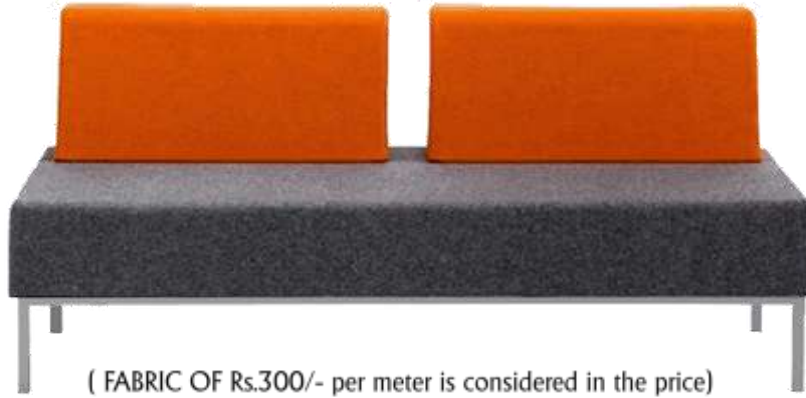

(FABRIC OF Rs.300/- per meter is considered in the price)

F-20

• DEPTH 775MM

	SINGLE SEATER	TWO SEATER	THREE SEATER
FABRIC	4	5.5	7
SIZE	3	4.75	6.5
PRICE			

S

SOFAS

(FABRIC OF Rs.300/- per meter is considered in the price)

SF-21

• DEPTH 650MM

	SINGLE SEATER	TWO SEATER	THREE SEATER
FABRIC	2	4	6
SIZE	2	4	6
PRICE			

(FABRIC OF Rs.300/- per meter is considered in the price)

	SINGLE SEATER	TWO SEATER	THREE SEATER
FABRIC	2.5	3.5	5
SIZE	2	3.5	5
PRICE			

S

SOFAS

F-22

• DEPTH 650MM

(FABRIC OF Rs.300/- per meter is considered in the price)

SF-23

• DEPTH 650MM

	SINGLE SEATER	TWO SEATER	THREE SEATER
FABRIC	2	4	6
SIZE	2	4	6
PRICE			