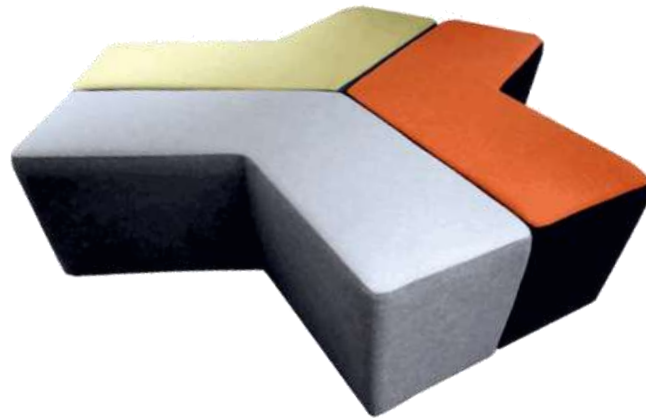

PF-15

HEIGHT	LENGTH PER PIECE	FABRIC
420MM	920MM	4.5MTR 3PCS

PF-16

SIZE	FABRIC FOR ALL 3SETS
920MM OUTER REAM FOR ONE PIECE	6MTR

Ottomans

PF-17

	SINGLE SEATER	TWO SEATER	THREE SEATER
FABRIC	1	2	3
SIZE	1.5	3	4.5
MUSRRAT PRICE			