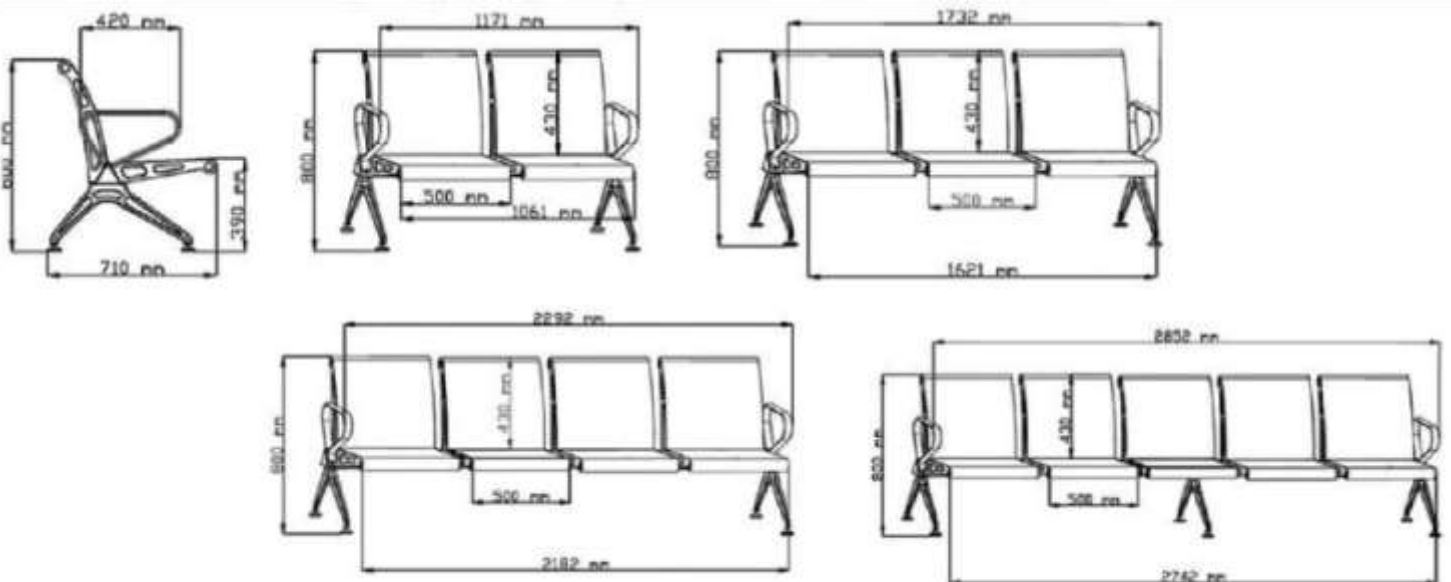

TN-1 Single Seater (18Kg)

TN-1 Two Seater (29 Kg)

TN-1 Three Seater (40 Kg)

TN-1 Four Seater (52 Kg)

TN-1 Five Seater (62 Kg)

Cold Rolled MS Sheet with powder coating

**Colours Midnight Black, Sparkling Silver, Wine Red, Green & Blue
colour difference will come with Per Seat Extra**

Cushioned leatherette seat shall cost Extra Per Seat