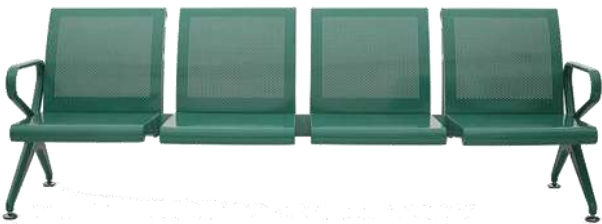

PUFFIES

PF-18

	SINGLE SEATER	TWO SEATER	THREE SEATER
FABRIC	1	2	3
SIZE	1.75	3.5	5
MUSRRAT PRICE			

0

PF-19

	SINGLE SEATER	TWO SEATER	THREE SEATER
FABRIC	1	1.75	2.5
SIZE	1.75	3	4.5
PRICE			

2

TANDEM SEATING

PF-20

	SINGLE SEATER	TWO SEATER	THREE SEATER
FABRIC	1.5	2	2.5
SIZE	2	3.5	5
PRICE			

1

TANDEM SEATINGS

SEATER SIZE
Available in 1/2/3/4/5 Seater

TN-1 Single Seater (18Kg)

TN-1 Two Seater (29 Kg)

TN-1 Three Seater (40 Kg)